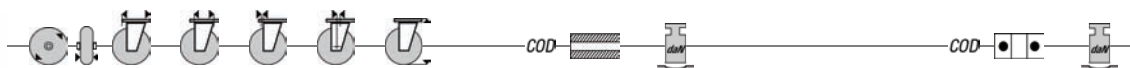

girevole piastra

swivel castor

extra welded heavy duty

150x45	175x140	140x105	13,5	67	211	1GBA1500GE0	1200	1GBK1500GE0	1200
200x50	175x140	140x105	13,5	78	252	1GBA2000GE0	1400	1GBK2000GE0	1400