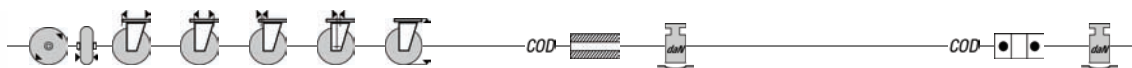

girevole piastra

swivel castor

extra welded heavy duty

150x45	175x140	140x105	13,5	67	211	1GBA1500GE0	1200	1GBK1500GE0	1200
200x50	175x140	140x105	13,5	78	252	1GBA2000GE0	1400	1GBK2000GE0	1400